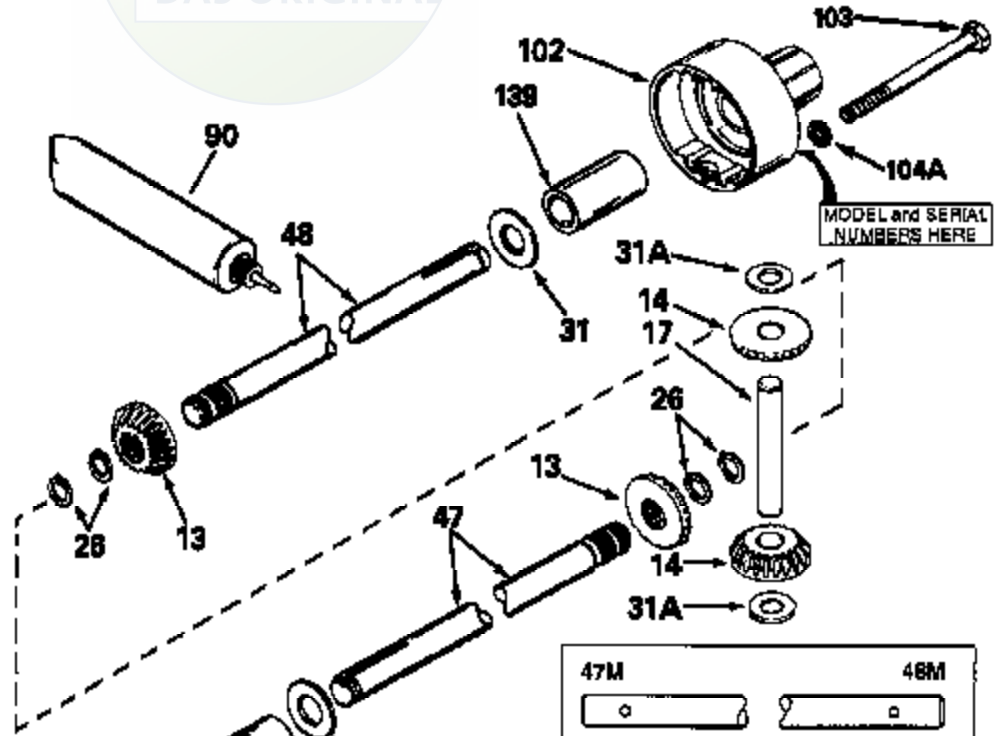

JOIST

SICHER IST DAS:
DAS ORIGINAL

47	48
47A	48A
47B	48B
47C	48C
47D	48D
47E	48E
47H	48H
47L	48L

47M	48M
47P	48P
47R	48R
47V	48V
47W	48W
47X	48X

Ref #	Part Number	Qty	Description
13	778067		Gear, Bevel (16 teeth)
14	778068		Gear, Pinion (16 teeth)
17	786040		Pin, Drive
26	792018		Ring, Retaining
31	780001		Washer (3/4" ID x 1-1/2" OD x 1/16" t hick)
31A	780096		Washer, Thrust
47			Axle (Order from OEM)
48			Axle (Order from OEM)
82	786043		Sprocket. No Teeth 54. O.D. 8.823
82	786051		Sprocket. No Teeth 60. O.D. 9.841
82	786070		Sprocket. No Teeth 48. O.D. 7.920
82	786041A		Sprocket. No Teeth 45. O.D. 7.389
82	786042	100-184	Sprocket. No Teeth 40. O.D. 6.650
90	788067B	Peerless	Grease (32 oz. bottle Bentonite greas e)
101	774344		Differential Carrier Hsg (Incl. 137)
102	774345		Differential Carrier Hsg (Incl. 139)
103	792044		Screw, 5/16-18 x 4"
104	792042		Nut, Lock, 5/16-18 (Use as required)
104A	792061		Washer, Flat, 5/16"
137	780077		Bushing (3/4" ID x 1-1/16" OD x 2-1/1 6" long)
139	780077		Bushing (3/4 ID x 1-1/16" OD x 2-1/16 " long)