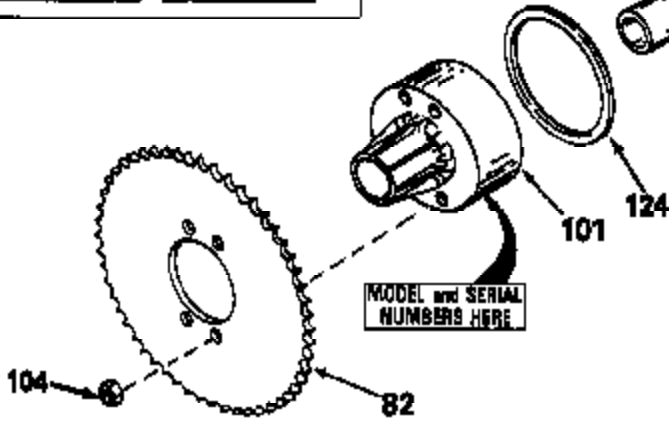

JOIST

SICHER IST DAS:
DAS ORIGINAL

47	48
47A	48A
47B	48B
47C	48C
47D	48D
47E	48E
47H	48H
47L	48L

47M	48M
47P	48P
47R	48R
47V	48V
47W	48W
47X	48X

Ref #	Part Number	Qty	Description
13	778067		Gear, Bevel (16 teeth)
14	778068		Gear, Pinion (16 teeth)
17	786040		Pin, Drive
26	792018		Ring, Retaining
31	780001		Washer (3/4" ID x 1-1/2" OD x 1/16" t hick)
31A	780096		Washer, Thrust
47			Axle (Order from OEM)
48			Axle (Order from OEM)
82	786043		Sprocket. No Teeth 54. O.D. 8.823
82	786051		Sprocket. No Teeth 60. O.D. 9.841
82	786070		Sprocket. No Teeth 48. O.D. 7.920
82	786041A		Sprocket. No Teeth 45. O.D. 7.389
82	786042	100-184	Sprocket. No Teeth 40. O.D. 6.650
90	788067B	Peerless	Grease (32 oz. bottle Bentonite greas e)
101	774344		Differential Carrier Hsg (Incl. 137)
102	774345		Differential Carrier Hsg (Incl. 139)
103	792044		Screw, 5/16-18 x 4"
104	792042		Nut, Lock, 5/16-18 (Use as required)
104A	792061		Washer, Flat, 5/16"
137	780077		Bushing (3/4" ID x 1-1/16" OD x 2-1/1 6" long)
139	780077		Bushing (3/4 ID x 1-1/16" OD x 2-1/16 " long)